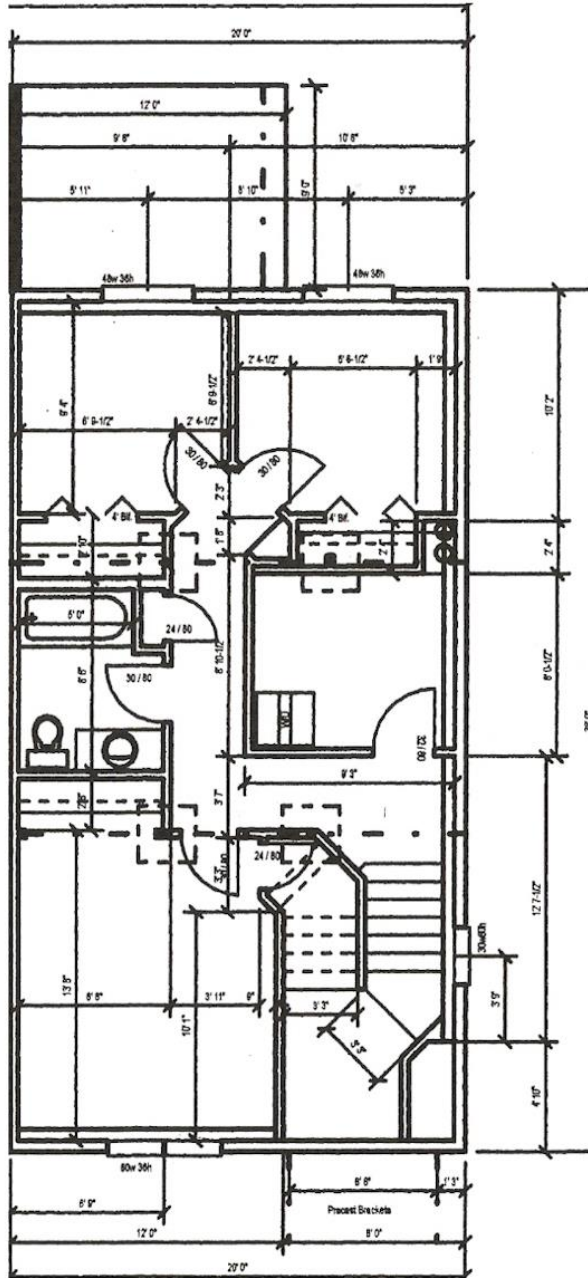

**Serge's Homes Ltd.**

New Home Construction & Framing Carpentry  
4720 - 57 St., Red Deer, Alberta, T4N 2K6, 343-6360

TYPICAL PITCH 6 IN 12

8' O.H. W/ 12/12 PITCH