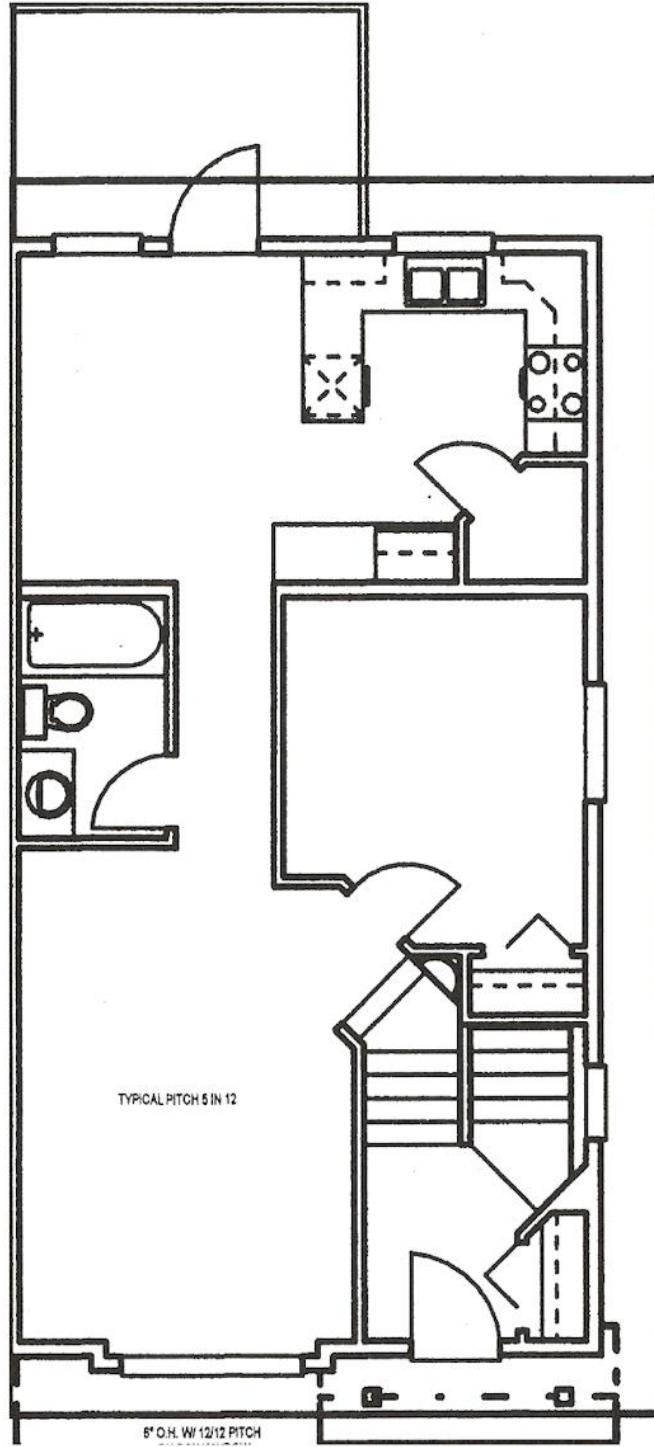

**Serge's Homes Ltd.**

New Home Construction & Framing Carpentry  
4720 - 57 St., Red Deer, Alberta, T4N 2K6, 343-6360

TYPICAL PITCH 6 IN 12

8' O.H. W/ 12/12 PITCH